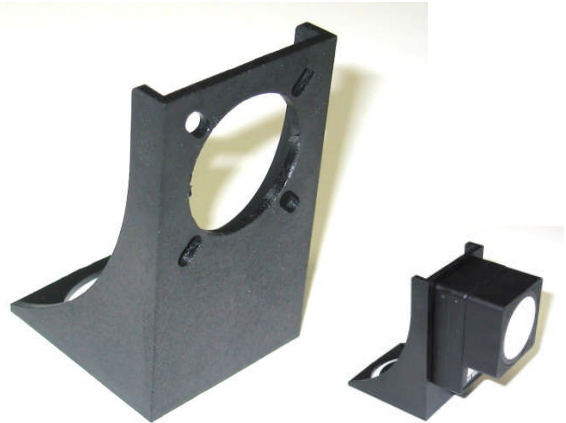

Accessories

PUR cable with straight screw type M8 connector

3-pin:	l=2m	Type KAB 2K3VGPUR
	l=5m	Type KAB 5K3VGPUR
4-pin:	l=2m	Type KAB 2K4VGPUR
	l=5m	Type KAB 5K4VGPUR

PUR cable with 90° screw type M8 connector

3-pin:	l=2m	Type KAB 2K3VWPUR
	l=5m	Type KAB 5K3VWPUR
4-pin:	l=2m	Type KAB 2K4VWPUR
	l=5m	Type KAB 5K4VWPUR

PVC cable with straight screw type M12 connector

4-pin/3-wire:	l=2m	Type KAB 2L3VGPVC
---------------	------	-------------------

PUR cable with straight screw type M12 connector

4-pin/3-wire	l=2m	Typ KAB 2L3VGPUR
4-pin/4-wire	l=2m	Typ KAB 2L4VGPUR

Mounting bracket made of glassfibre reinforced Polyamide

For mounting of ultrasonic sensors UP and UPK series.
Type UPM

Metal mounting bracket

For mounting of optical sensors OPE series.
Type OPM06, incl. 2 screws