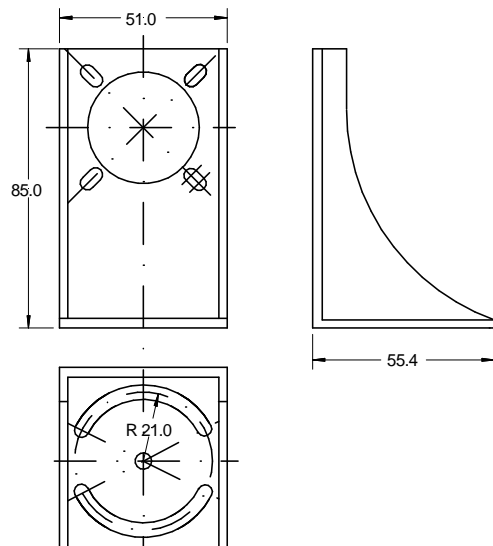

Accessories

PUR cable with straight screw type M8 connector

3-pin:	l=2m	Type KAB 2K3VGPUR
	l=5m	Type KAB 5K3VGPUR
4-pin:	l=2m	Type KAB 2K4VGPUR
	l=5m	Type KAB 5K4VGPUR

PUR cable with 90° screw type M8 connector

3-pin:	l=2m	Type KAB 2K3VWPUR
	l=5m	Type KAB 5K3VWPUR
4-pin:	l=2m	Type KAB 2K4VWPUR
	l=5m	Type KAB 5K4VWPUR

PVC cable with straight screw type M12 connector

4-pin/3-wire:	l=2m	Type KAB 2L3VGPVC
---------------	------	-------------------

PUR cable with straight screw type M12 connector

4-pin/3-wire	l=2m	Typ KAB 2L3VGPUR
4-pin/4-wire	l=2m	Typ KAB 2L4VGPUR

Mounting bracket made of glassfibre reinforced Polyamide

For mounting of ultrasonic sensors UP and UPK series.
Type UPM